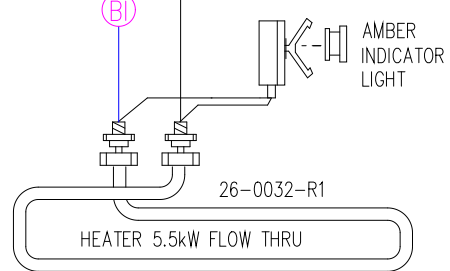

Light Receptacle

HIGH CURRENT GFCI

GROUND — (green wire G)

LEGEND	
[Symbol]	- 1/4" QUICK CONNECT
[Symbol]	- 1/4" QUICK CONNECT PIGGYBACK
[Symbol]	- FORK CONNECTOR
[Symbol]	- RING CONNECTOR
[Symbol]	- SOCKET CONNECTOR
[Symbol]	- PIN CONNECTOR

Wire Color Code	
B - Black	G - Green
Br - Brown	Bl - Blue
R - Red	V - Violet
O - Orange	W - White
Y - Yellow	Gr - Gray

HYDRO-QUIP
CORONA, CA (951) 273-7575

Manufacture Notes:

Drawn BH
Date 08.08.06
Diagram No. 6800