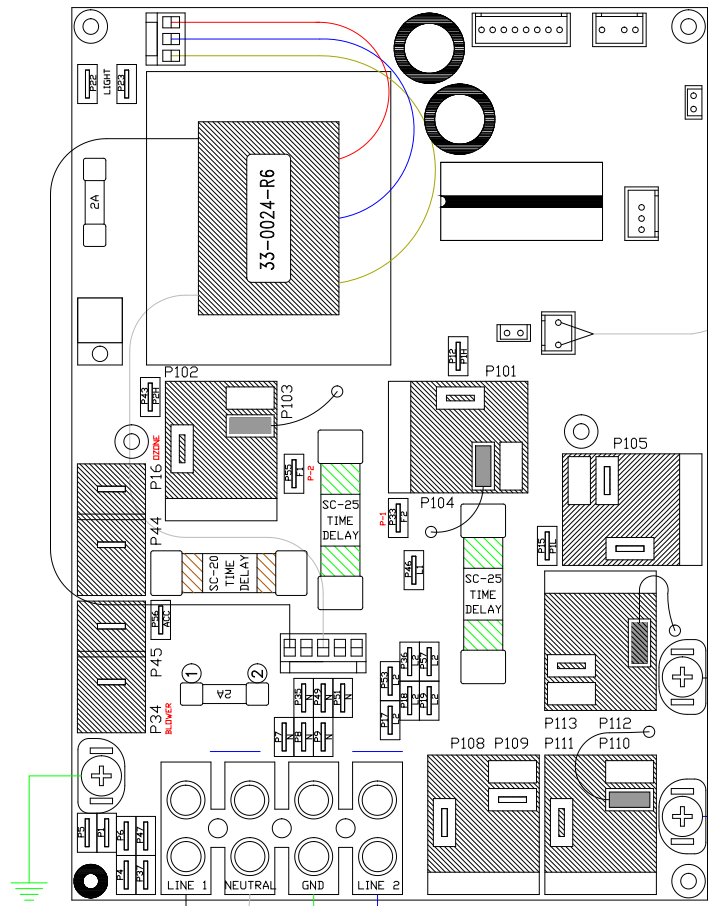

Light Receptacle

HIGH CURRENT GFCI

GROUND — (green wire G)

LEGEND	
[Symbol]	- 1/4" QUICK CONNECT
[Symbol]	- 1/4" QUICK CONNECT PIGGYBACK
[Symbol]	- FORK CONNECTOR
[Symbol]	- RING CONNECTOR
[Symbol]	- SOCKET CONNECTOR
[Symbol]	- PIN CONNECTOR

Wire Color Code	
B - Black	G - Green
Br - Brown	Bl - Blue
R - Red	V - Violet
O - Orange	W - White
Y - Yellow	Gr - Gray

HYDRO-QUIP
CORONA, CA (951) 273-7575

Manufacture Notes:

Drawn BH
Date 08.08.06
Diagram No. 6800