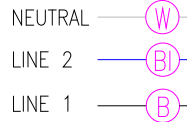

Light Receptacle

HIGH CURRENT GFCI

GROUND — (green wire G)

LEGEND	
[Symbol]	- 1/4" QUICK CONNECT
[Symbol]	- 1/4" QUICK CONNECT PIGGYBACK
[Symbol]	- FORK CONNECTOR
[Symbol]	- RING CONNECTOR
[Symbol]	- SOCKET CONNECTOR
[Symbol]	- PIN CONNECTOR

Wire Color Code	
B - Black	G - Green
Br - Brown	Bl - Blue
R - Red	V - Violet
O - Orange	W - White
Y - Yellow	Gr - Gray

HYDRO-QUIP
CORONA, CA (951) 273-7575

Manufacture Notes:

Drawn BH
Date 08.08.06
Diagram No. 6800