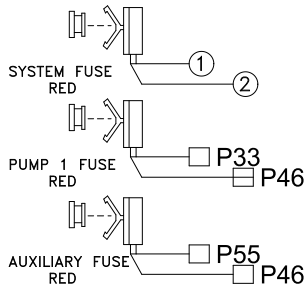

Light Receptacle

HIGH CURRENT GFCI

GROUND — (green wire G)

LEGEND	
[Symbol]	- 1/4" QUICK CONNECT
[Symbol]	- 1/4" QUICK CONNECT PIGGYBACK
[Symbol]	- FORK CONNECTOR
[Symbol]	- RING CONNECTOR
[Symbol]	- SOCKET CONNECTOR
[Symbol]	- PIN CONNECTOR

Wire Color Code	
B - Black	G - Green
Br - Brown	Bl - Blue
R - Red	V - Violet
O - Orange	W - White
Y - Yellow	Gr - Gray

HYDRO-QUIP
CORONA, CA (951) 273-7575

Manufacture Notes:

Drawn BH
Date 08.08.06
Diagram No. 6800