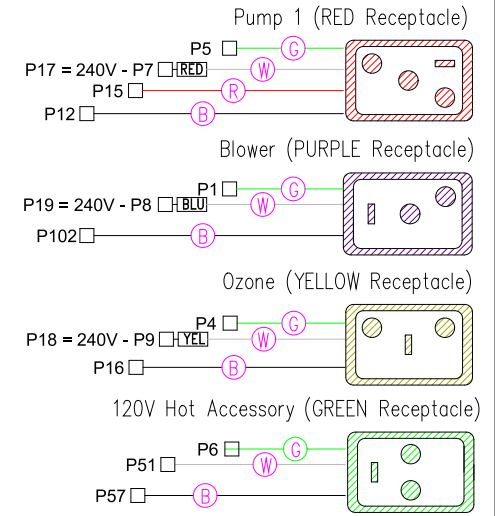

Light Receptacle

HIGH CURRENT GFCI

GROUND — (green wire G)

LEGEND	
[Symbol]	- 1/4" QUICK CONNECT
[Symbol]	- 1/4" QUICK CONNECT PIGGYBACK
[Symbol]	- FORK CONNECTOR
[Symbol]	- RING CONNECTOR
[Symbol]	- SOCKET CONNECTOR
[Symbol]	- PIN CONNECTOR

Wire Color Code	
B - Black	G - Green
Br - Brown	Bl - Blue
R - Red	V - Violet
O - Orange	W - White
Y - Yellow	Gr - Gray

HYDRO-QUIP
CORONA, CA (951) 273-7575

Manufacture Notes:

Drawn BH
Date 08.08.06
Diagram No. 6800