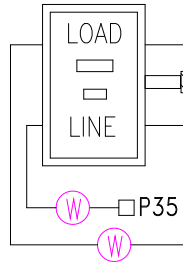

Light Receptacle

HIGH CURRENT GFCI

GROUND — (green wire G)

LEGEND	
[Symbol]	- 1/4" QUICK CONNECT
[Symbol]	- 1/4" QUICK CONNECT PIGGYBACK
[Symbol]	- FORK CONNECTOR
[Symbol]	- RING CONNECTOR
[Symbol]	- SOCKET CONNECTOR
[Symbol]	- PIN CONNECTOR

Wire Color Code	
B - Black	G - Green
Br - Brown	Bl - Blue
R - Red	V - Violet
O - Orange	W - White
Y - Yellow	Gr - Gray

HYDRO-QUIP
CORONA, CA (951) 273-7575

Manufacture Notes:

Drawn BH
Date 08.08.06
Diagram No. 6800